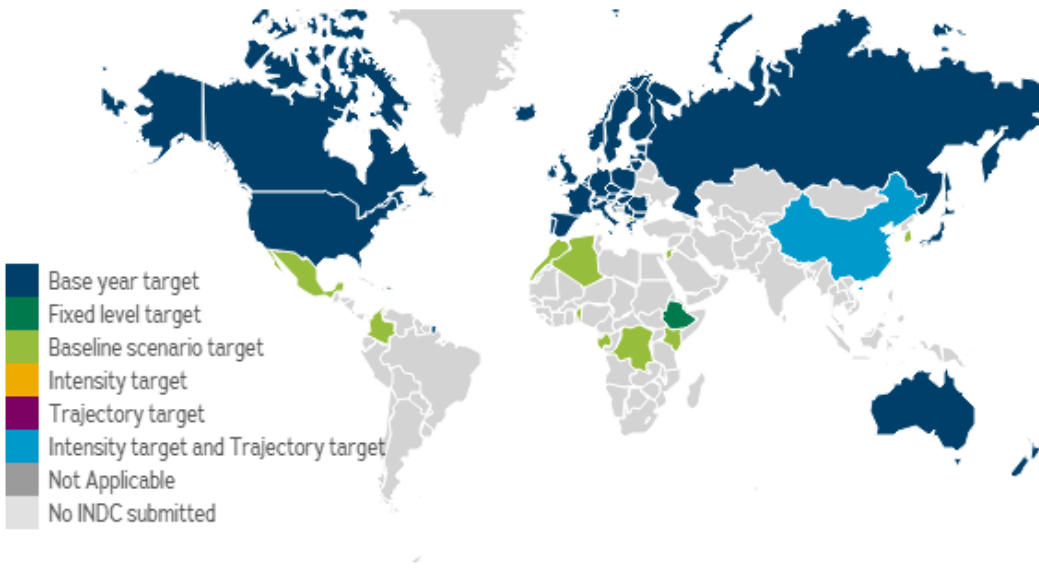

All About INDCs in 8 Graph

Source: CAIT Climate Data Explorer, World Resources Institute
Compiled by: @angarabaylari

INDC submitted ▼

[Expand Map](#)

INDC type ▼

[Expand Map](#)

GHG target type

[Expand Map](#)

Greenhouse gases covered

[Expand Map](#)

Base year(s)/period ▾

[Expand Map](#)

Target year(s)/period ▾

[Expand Map](#)