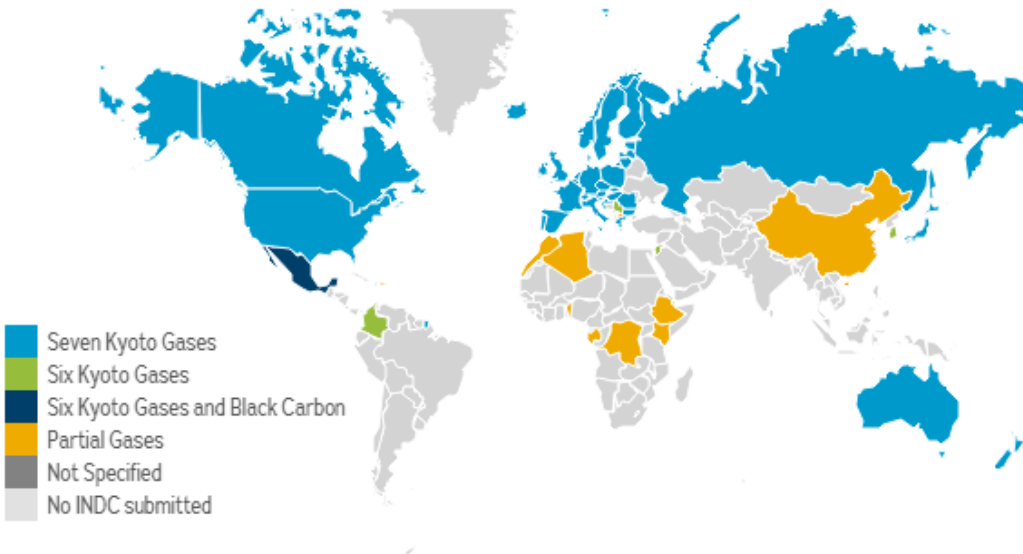

All About INDCs in 8 Graph

Source: CAIT Climate Data Explorer, World Resources Institute
Compiled by: @angarabaylari

INDC submitted ▼

[Expand Map](#)

INDC type ▼

[Expand Map](#)

GHG target type

[Expand Map](#)

Greenhouse gases covered

[Expand Map](#)

Base year(s)/period ▾

[Expand Map](#)

Target year(s)/period ▾

[Expand Map](#)