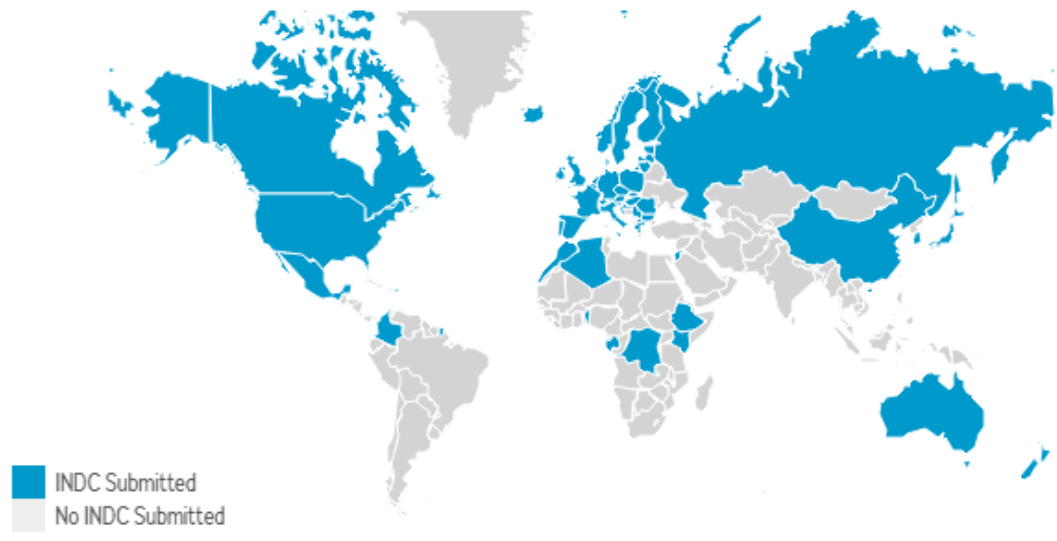

All About INDCs in 8 Graph

Source: CAIT Climate Data Explorer, World Resources Institute
Compiled by: @angarabaylari

INDC submitted ▼

[Expand Map](#)

INDC type ▼

[Expand Map](#)

GHG target type

[Expand Map](#)

Greenhouse gases covered

[Expand Map](#)

Base year(s)/period ▾

[Expand Map](#)

Target year(s)/period ▾

[Expand Map](#)